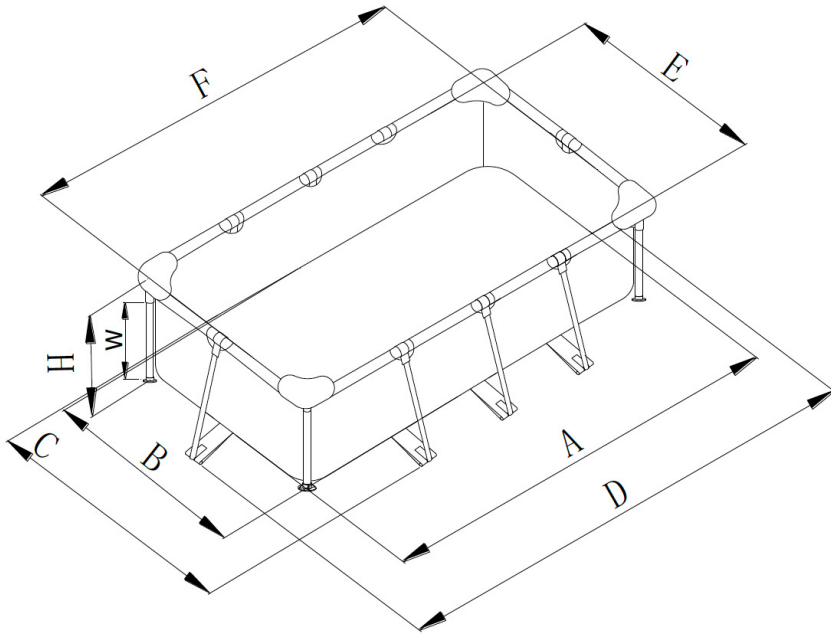

# Frame Pool Set Family

Poolgröße (in m) Pool size (in in.)	A	B	H	C	D	E	F	W
	Bodenlänge / Bottom Length	Bodenbreite / Bottom Width	Gesamthöhe / Overall Height	Außenbreite / Out Width	Innenbreite / Inner Width	Rahmen Innenbreite / Frame Inner Width	Rahmen Innenlänge / Frame Inner Length	Empfohlene Wassertiefe / Recommended Water Depth
4.0'X4.0'X12.0" (1.2 x 1.2 x 0.30 m)	48" (122 cm)	48" (122 cm)	12" (30 cm)					9.5" (24 cm)
86-5/8"X59"X23-5/8" (2.2 x 1.5 x 0.60 m)	86.625" (220 cm)	59" (150 cm)	23.625" (60 cm)	79" (201 cm)	106" (269 cm)	54" (137 cm)	83" (211 cm)	20" (51 cm)
102-1/2"X63"X25-5/8" (2.6 x 1.6 x 0.65 m)	102.5" (260 cm)	63" (160 cm)	25.625" (65 cm)	82" (208 cm)	122" (310 cm)	59" (150 cm)	100" (254 cm)	22" (56 cm)
118"X78-3/4"X29-1/2" (3.0 x 2.0 x 0.75 m)	118" (300 cm)	78.75" (200 cm)	29.5" (75 cm)	102" (259 cm)	142" (361 cm)	71" (180 cm)	111" (282 cm)	26" (66 cm)
177-1/4"X86-5/8"X33" (4.5 x 2.2 x 0.84 m)	177.25" (450 cm)	86.625" (220 cm)	33" (84 cm)	110.625" (281 cm)	201.5" (512 cm)	81.875" (208 cm)	172.875" (439 cm)	30" (76 cm)