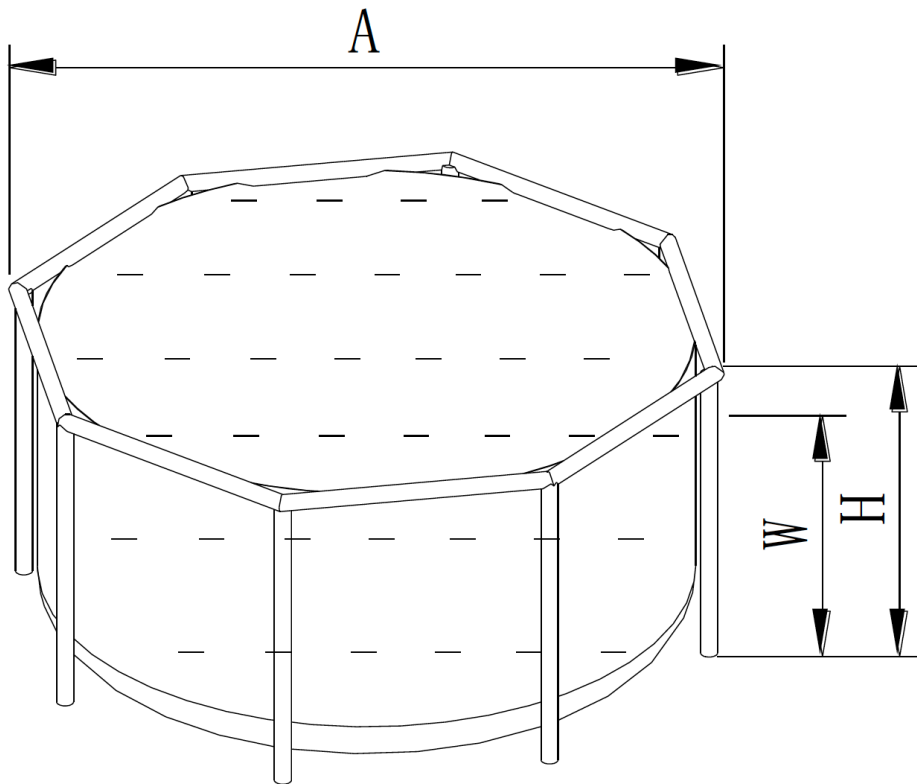

Frame Pool Set Prism Greywood

Poolgröße (in cm) Pool size (in in.)	A		H		W	
	Rahmen Durchmesser / Frame Diameter		Gesamthöhe / Overall Height		Empfohlene Wassertiefe / Recommend Water Depth	
	ft	cm	in.	cm	in.	cm
10'X30" (305 x 76 cm)	10	305	30	76	24	61
12'X30" (366 x 76 cm)	12	366	30	76	24	61
12'X36" (366 x 91 cm)	12	366	36	91	30	76
12'X39" (366 x 99 cm)	12	366	39	99	33	84
12'X48" (366 x 122 cm)	12	366	48	122	42	107
14'X42" (427 x 107 cm)	14	427	42	107	36	91
15'x33" (357 x 84 cm)	15	357	33	84	27	69
15'X42" (457 x 107cm)	15	457	42	107	36	91
15'X48" (457 x 122cm)	15	457	48	122	42	107
16'X48" (488 x 122cm)	16	488	48	122	42	107
18'X48" (549 x 122cm)	18	549	48	122	42	107
20'X52" (610 x 132cm)	20	610	52	132	46	117
24'X52" (732 x 132cm)	24	732	52	132	46	117